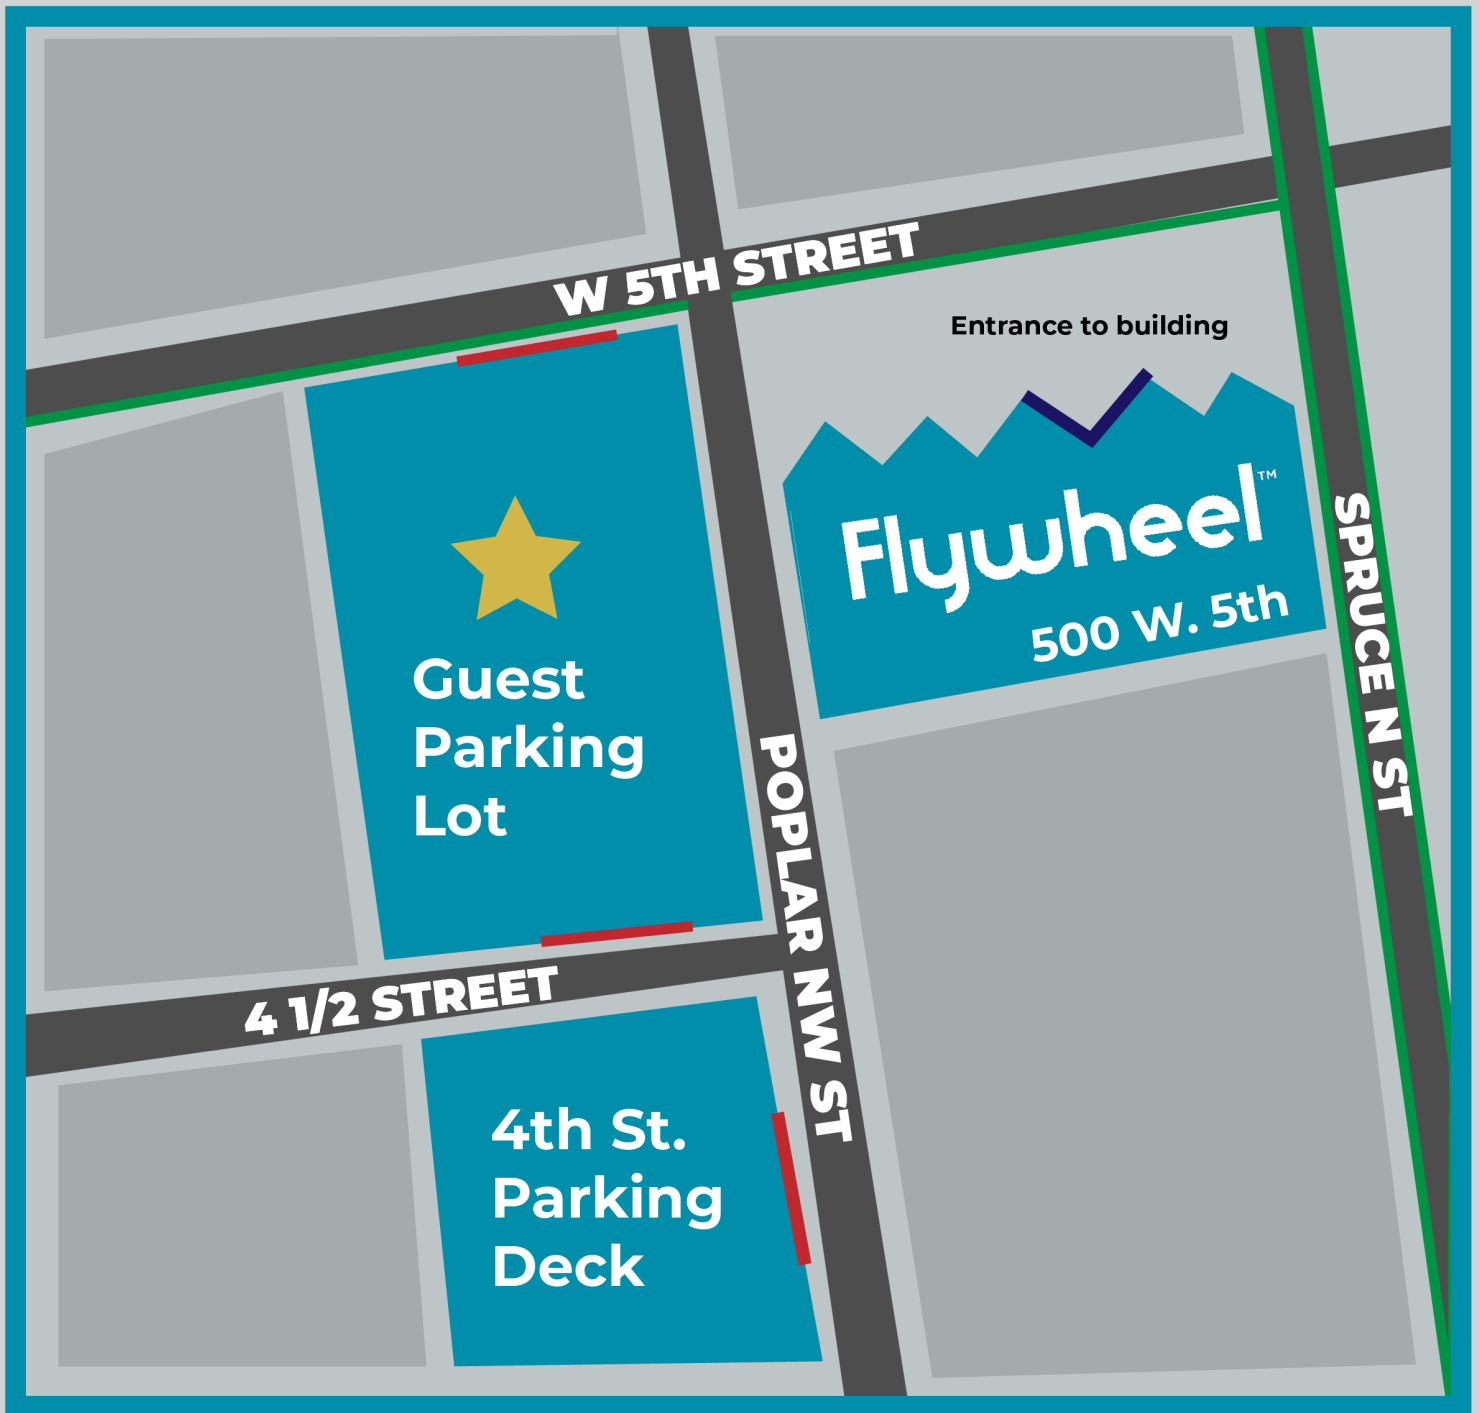

Flywheel™ Parking Map

 Metered Parking*

 Entrance

 The guest parking lot is free and the primary lot you should try to park in if there is space available.

4th St. Parking Deck Rates:

\$4-- 3 hours
\$6-- 5 hours
\$12-- 9 hours

After parking, please make sure to sign in at the front desk and call your point of contact at Flywheel so they can come and get you from the lobby.

*Metered parking is also available on the 1st floor of the 4th St. parking deck.